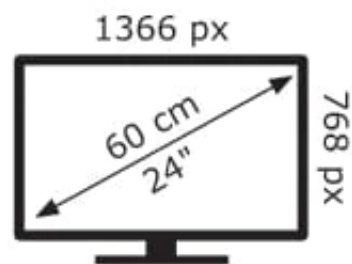

ENERG

ORAVA

LT-635 LED A140B

22 kWh/1000h

2019/2013

50554092